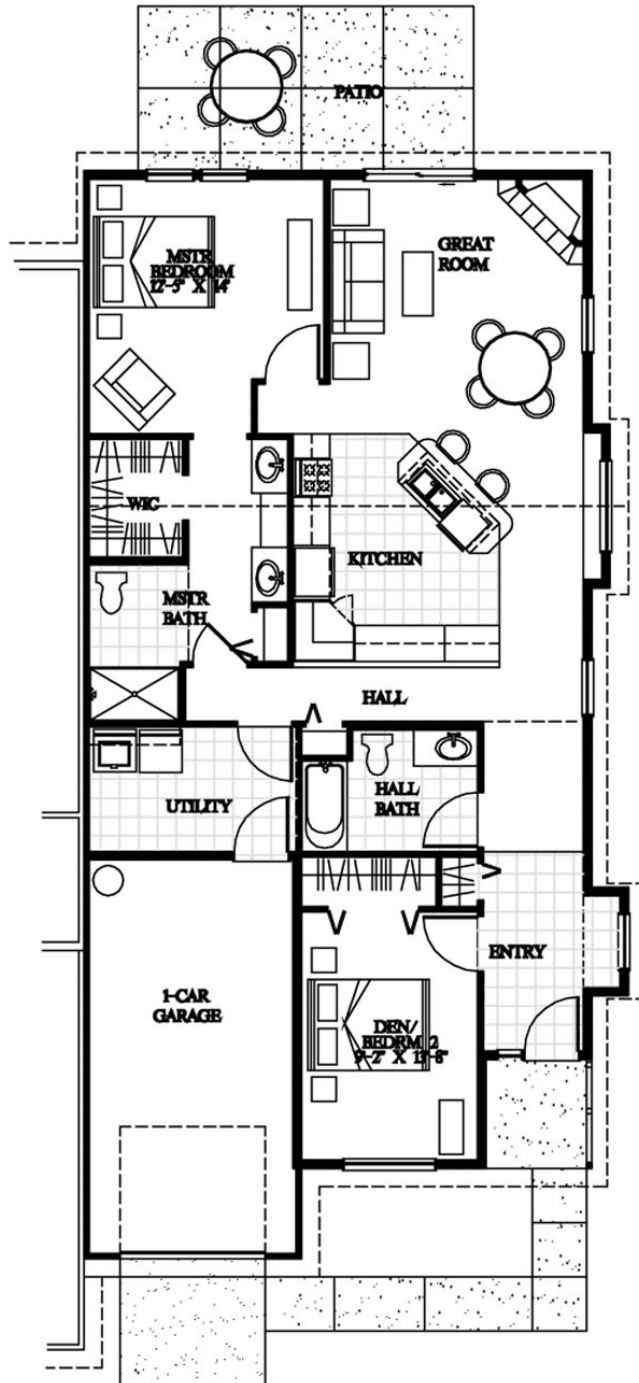

Typical Apartment Floor Plans*

*Actual apartments may vary from these plans slightly.

Studio

1 Bedroom

Typical Cottage Floor Plans*

*Actual buildings may vary from these plans slightly.

Alder

2 Bedroom/2 Bath
1,320 SQ. FT.

Typical Cottage Floor Plans*

*Actual buildings may vary from these plans slightly.

Birch

2 Bedroom/2 Bath
1,280 SQ. FT.

Typical Cottage Floor Plans*

*Actual buildings may vary from these plans slightly.

Maple

2 Bedroom/2 Bath

1,320 SQ. FT.