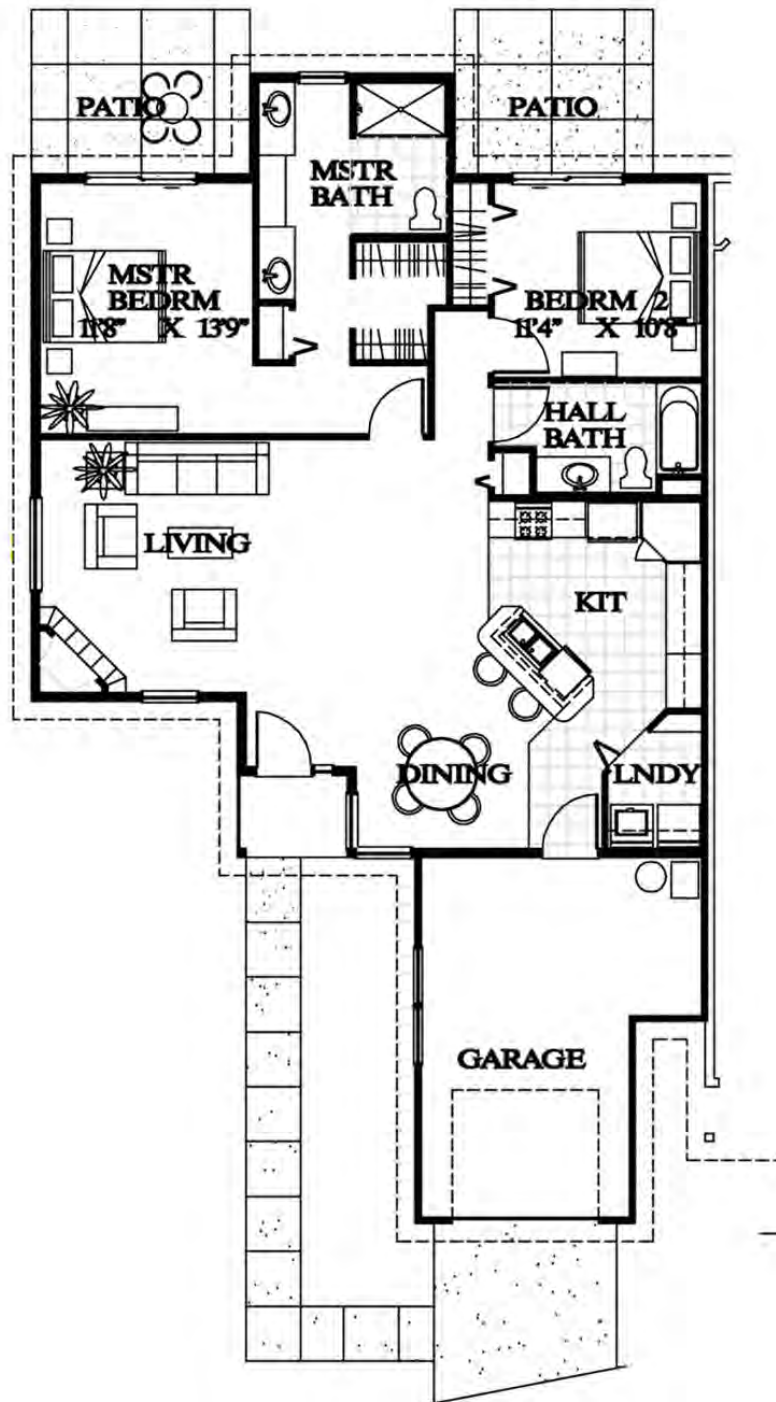

Typical Apartment Floor Plans*

*Actual apartments may vary from these plans slightly.

Studio

1 Bedroom

Typical Cottage Floor Plans*

*Actual buildings may vary from these plans slightly.

Alder

2 Bedroom/2 Bath
1,320 SQ. FT.

Typical Cottage Floor Plans*

*Actual buildings may vary from these plans slightly.

Birch

2 Bedroom/2 Bath
1,280 SQ. FT.

Typical Cottage Floor Plans*

*Actual buildings may vary from these plans slightly.

Maple

2 Bedroom/2 Bath

1,320 SQ. FT.