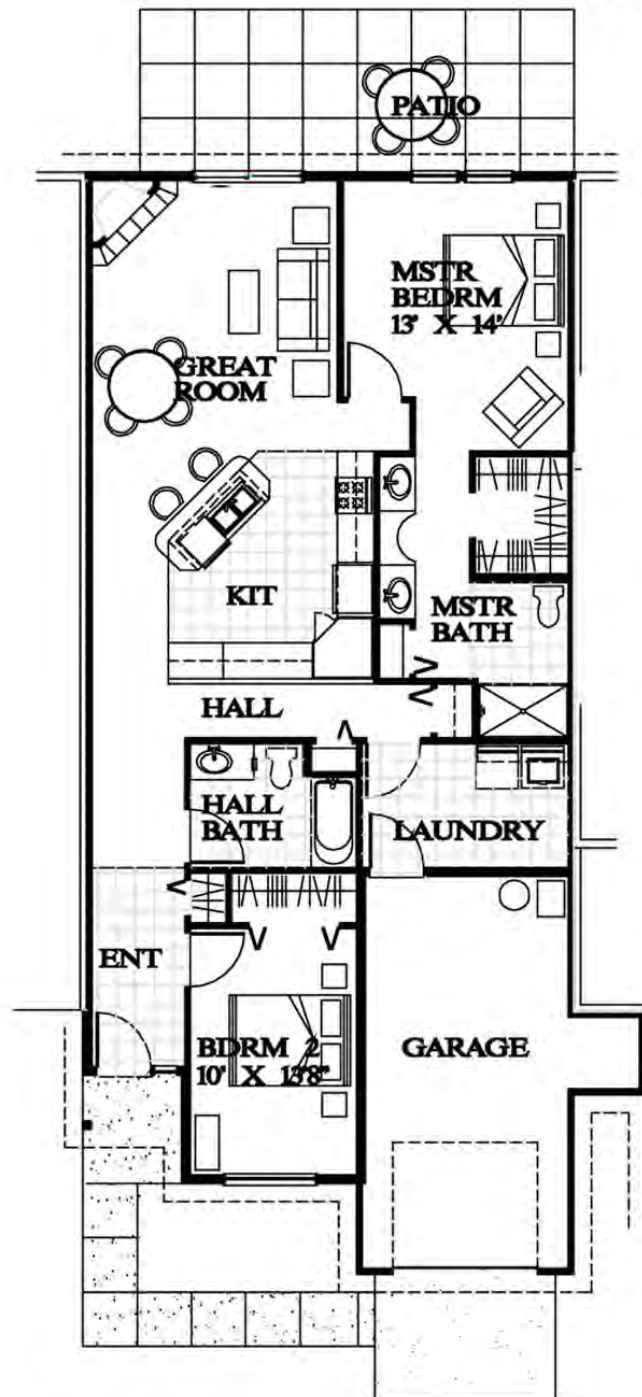

Typical Apartment Floor Plans*

*Actual apartments may vary from these plans slightly.

Studio

1 Bedroom

Typical Cottage Floor Plans*

*Actual buildings may vary from these plans slightly.

Alder

2 Bedroom/2 Bath
1,320 SQ. FT.

Typical Cottage Floor Plans*

*Actual buildings may vary from these plans slightly.

Birch

2 Bedroom/2 Bath
1,280 SQ. FT.

Typical Cottage Floor Plans*

*Actual buildings may vary from these plans slightly.

Maple

2 Bedroom/2 Bath

1,320 SQ. FT.